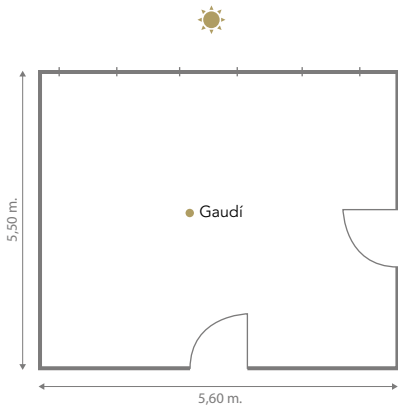

Área y Capacidad · Area and Capacity

Luz Natural · Natural Light

Espacios para eventos Event areas	m²	Altura Height									
			Cóctel · Reception	Teatro · Theatre	Escuela · Classroom	Imperial · Boardroom	Banquete · Banquet	Cabaret · Cabaret	Tipo "U" · "U" Shape	Tipo "O" · "O" Shape	
GAUDÍ	31	4 m	20	30	20	20	12	-	16	-	
REST. 1892	80	4 m	40	-	-	30	30	-	-	-	
TERRAZA THE GARDEN	100	3,50 m	40	-	-	-	-	-	-	-